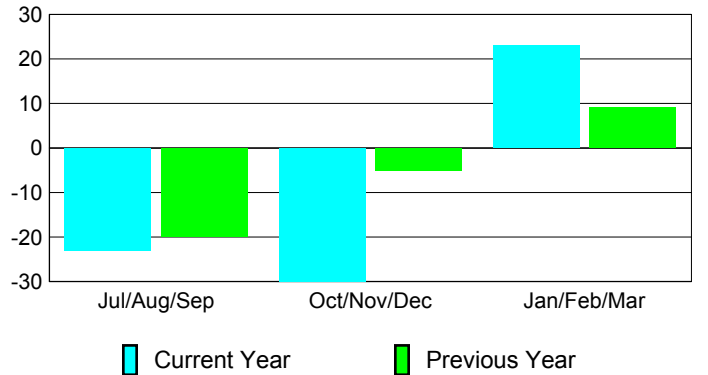

Membership Results 2008-2009

Membership 2007-2008

Month	Net Memb Goal	Actual New Memb	Actual Dropped Memb	Gain/Loss of Memb	Gain/Loss of Memb
Jul/Aug/Sep	-20	16	-39	-23	-20
Oct/Nov/Dec	7	15	-45	-30	-5
Jan/Feb/Mar	9	43	-20	23	9
Totals	-4	74	-104	-30	-16

Membership Results 2008-2009

Goal, New, Dropped, Gain/Loss

Comparison of Membership Gain/Loss

Current Year Compared to the Previous Year

Gender Comparison 2008-2009