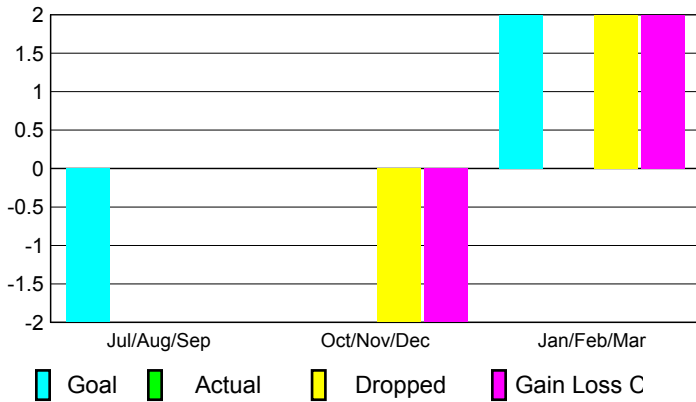

2008-2009 GMT Quarterly Report for District (or Undistricted) **District 101 A**

GMT: **JON BJARNI THORSTEINSSO**

Location: **SWEDEN**

GMT CA: **4**

CLUBS

Club Results 2008-2009

Clubs 2007-2008

Month	New Club Goal	Actual New Clubs	Actual Dropped Clubs	Gain/Loss of Clubs	Gain/Loss of Clubs
Jul/Aug/Sep	-2	0	0	0	0
Oct/Nov/Dec	0	0	-2	-2	0
Jan/Feb/Mar	2	0	2	2	0
Totals	0	0	0	0	0

Club Results 2008-2009

Goal, New, Dropped, Gain/Loss

Comparison of Club Gain/Loss

Current Year Compared to the Previous Year

YTD Status Quo Clubs 2008-2009

Status Quo Clubs Compared to Status Quo Members

MEMBERSHIP

Membership Results 2008-2009

Membership 2007-2008

Month	Net Memb Goal	Actual New Memb	Actual Dropped Memb	Gain/Loss of Memb	Gain/Loss of Memb
Jul/Aug/Sep	-20	16	-39	-23	-20
Oct/Nov/Dec	7	15	-45	-30	-5
Jan/Feb/Mar	9	43	-20	23	9
Totals	-4	74	-104	-30	-16